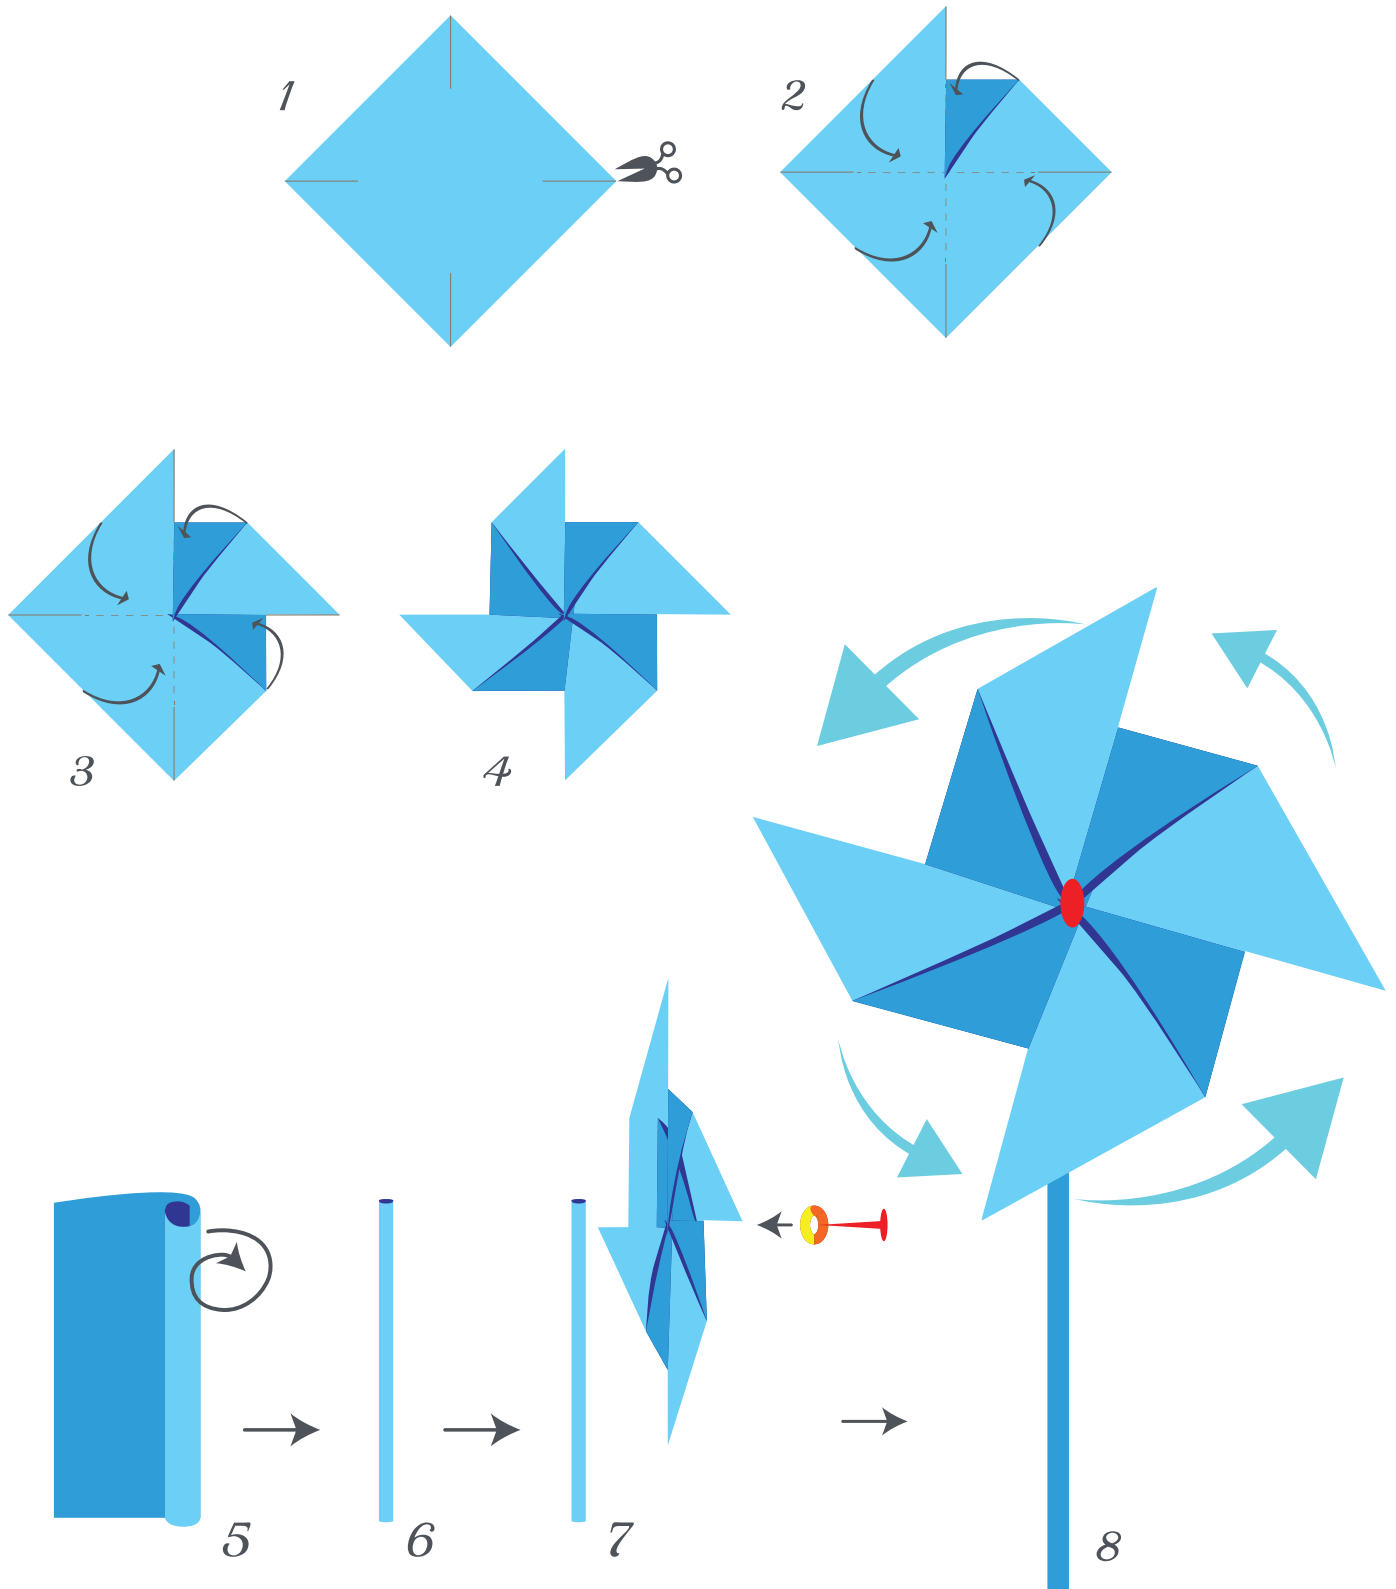

HOW TO MAKE A PAPER WINDMILL

LEVEL: **DIFFICULT**

ESTIMATED TIME: **20 MINUTES**

Use sheet on page 2 to get started

For Fan

For handle